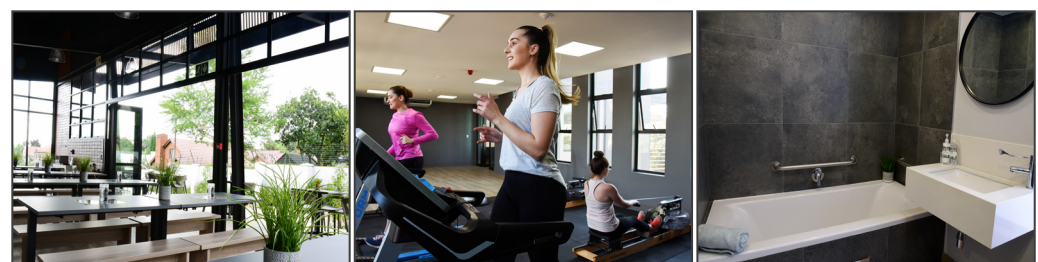

COMFORTABLE, SECURE & MODERN PRIVATE LADIES RESIDENCE

Welcome to Isa Private Residence—your modern, secure home for student living. Here, lifelong friendships are made as you pursue your academic dreams. Our residence offers a safe and welcoming environment for full-time female students enrolled at tertiary institutions registered with the Department of Higher Education.

Located in the peaceful Lynnwood area on the Isa Carstens Academy Campus, we're just 3km from the University of Pretoria and close to top private institutions in and around Pretoria East. With undercover parking and easy access to Gautrain bus routes, commuting is a breeze.

Isa is more than a residence; it's a vibrant community built on respect, kindness, and honesty.

THE PERFECT RESIDENCE-AWAY-FROM-HOME

Our spacious double rooms come fully furnished with essentials like a bed, bedside table, desk, cupboard, bookshelf, curtains or blinds, towel rail, notice board, LED emergency study lamp and panel heater. Water, electricity (with backup power), WiFi, and gym access are all included. You'll also enjoy a self-service laundromat, communal lounges, recreation areas, braai facilities, and TV rooms.

Good nutrition fuels academic success – The Rose Café offers wholesome meals curated by Feedem Group's dietician. Pre-book up to three meals a day or opt for Grab & Go options—saving you time and money while fostering a sense of community in a serene environment.